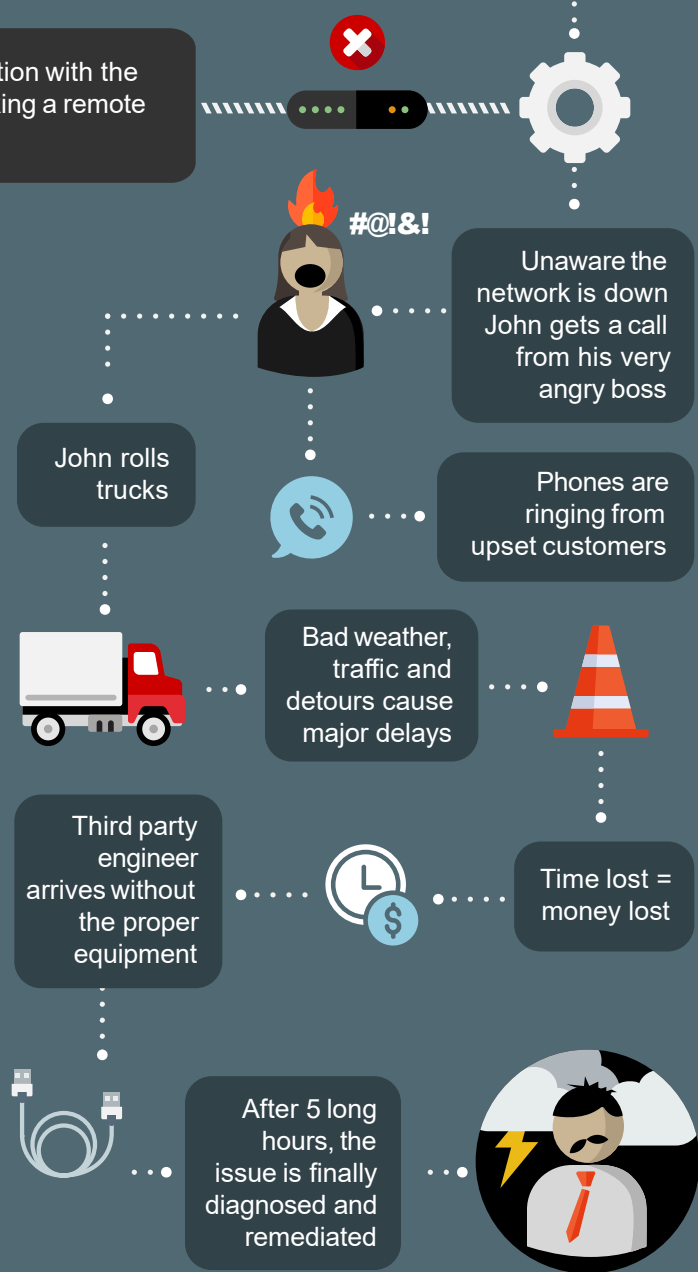

# THE TALE OF TWO NETWORK DEPLOYMENTS

**Smart Out-of-Band (Smart OOB™)** by Opengear is a remote management solution used to monitor and manage your network devices even when your primary network goes down.

Learn why *Smart OOB* is a necessity for always-on access during any deployment.<sup>1</sup>

**Meet Steve**  
Steve is prepared for any network disruption with *Smart OOB* by Opengear

**Meet John**  
John does not have *Smart OOB* by Opengear and is about to have a very bad day