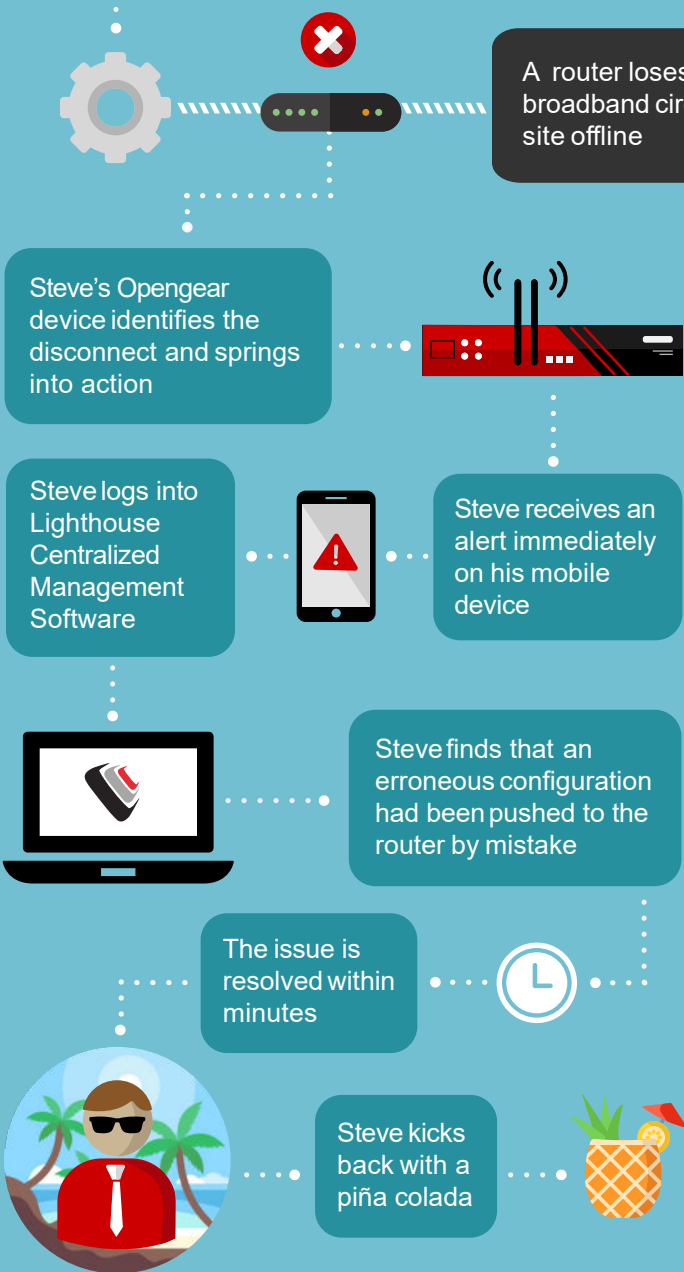

# THE TALE OF TWO NETWORK DEPLOYMENTS

**Smart Out-of-Band (Smart OOB™)** by Opengear is a remote management solution used to monitor and manage your network devices even when your primary network goes down.

Learn why *Smart OOB* is a necessity for always-on access during any deployment.<sup>1</sup>

**Meet Steve**  
Steve is prepared for any network disruption with *Smart OOB* by Opengear

**Meet John**  
John does not have *Smart OOB* by Opengear and is about to have a very bad day